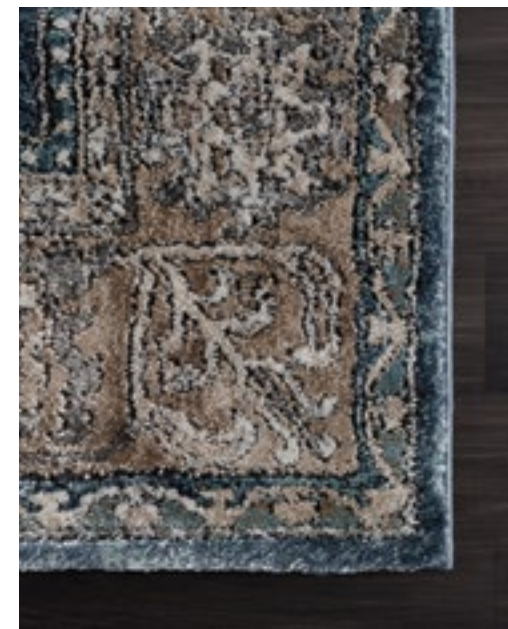

Portsmouth Collection

3110 40160

3110 40272

The eloquent Portsmouth collection is the ideal addition to enrich your home décor. With trendy designs and an elegant color pallet, this stunning assortment will be the highlight of your home style. Proficiently power-loomed in Turkey using polyester and polypropylene for long-lasting allure and durability.

Sizes

- Scatter - 1'11" x 3' (60cm x 90cm)
- Runner - 2'7" x 7'4" (80cm x 220cm)
- Petite Accent - 2'7" x 4'2" (80cm x 128cm)
- 8' Round - 7'10" Round (240cm Round)
- Room Size - 5'3" x 7'2" (160cm x 220cm)
- Oversize - 7'10" x 10'6" (240cm x 320cm)

3110 40360

3110 40460

3110 40472

3110 40572

3110 40675

1'11" x 3' | 2'7" x 7'4" | 2'7" x 4'2" | 7'10" Round | 5'3" x 7'2" | 7'10" x 10'6"

1'11" x 3' | 2'7" x 7'4" | 2'7" x 4'2" | 7'10" Round | 5'3" x 7'2" | 7'10" x 10'6"